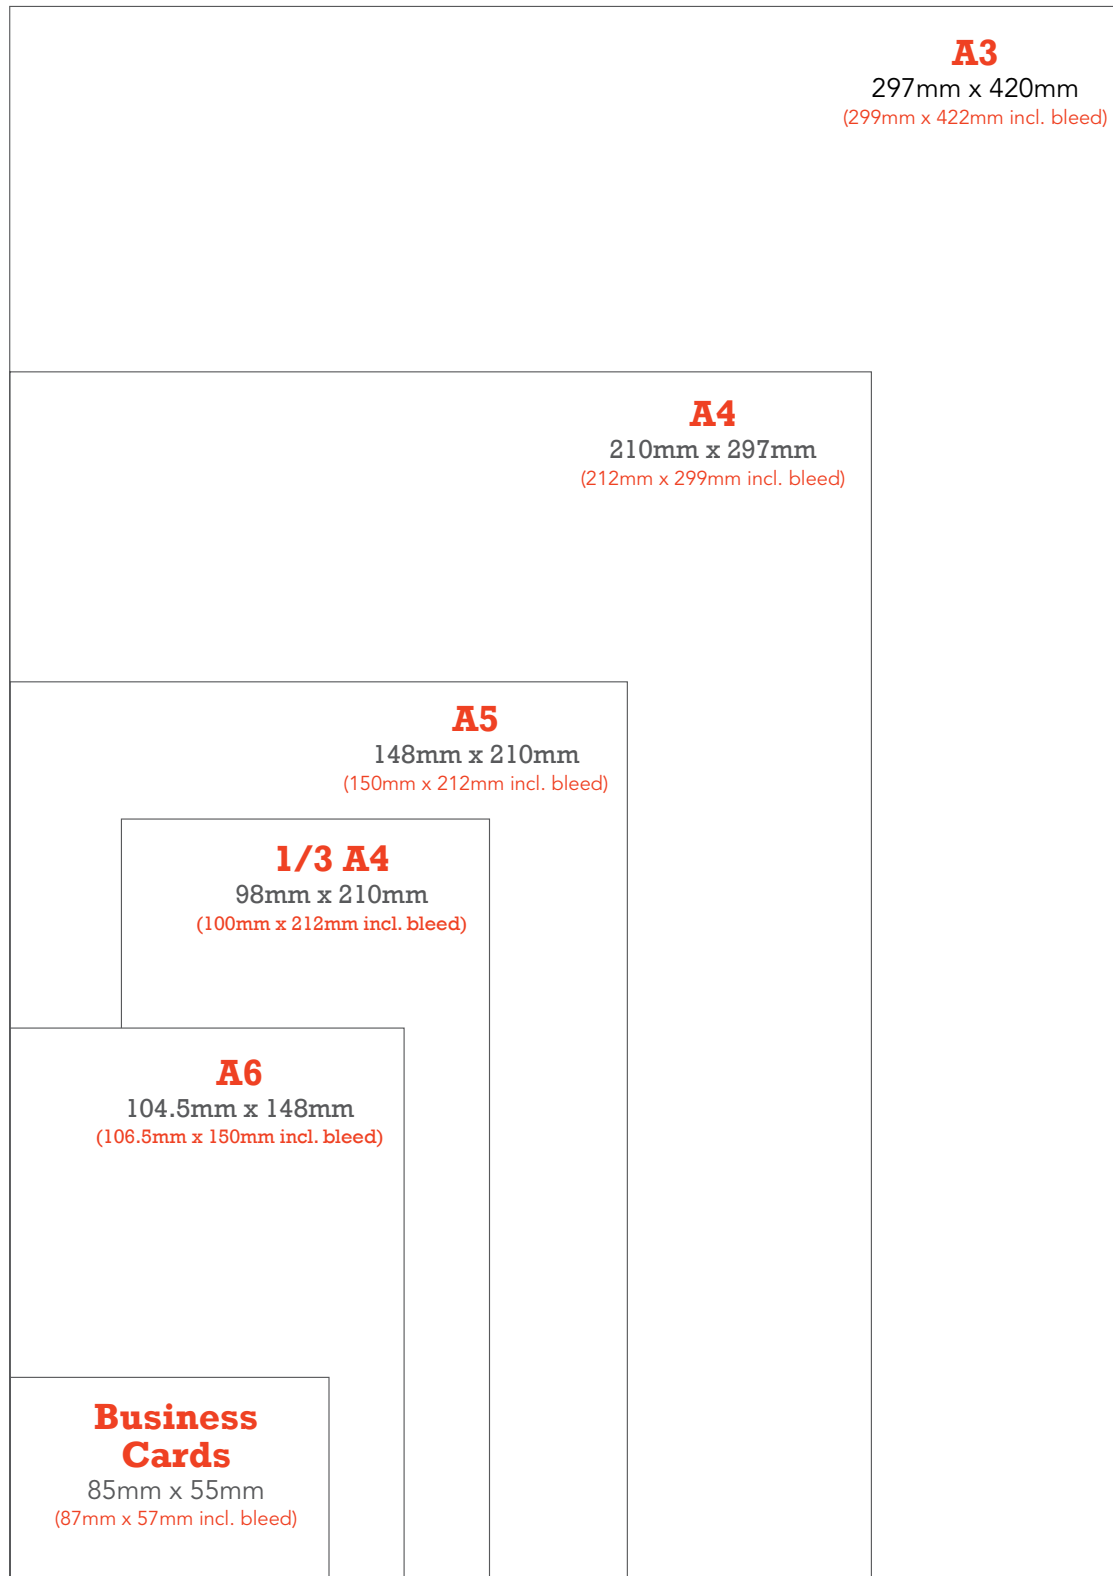

THE BASICS: SIZES

colprint
PRINT & PROMOTIONAL PRODUCTS

Standard page sizes for your design jobs:

Other Sizes: **A2** 594mm x 420mm (596mm x 422mm incl. bleed)

A1 840mm x 594mm (842mm x 596mm incl. bleed)